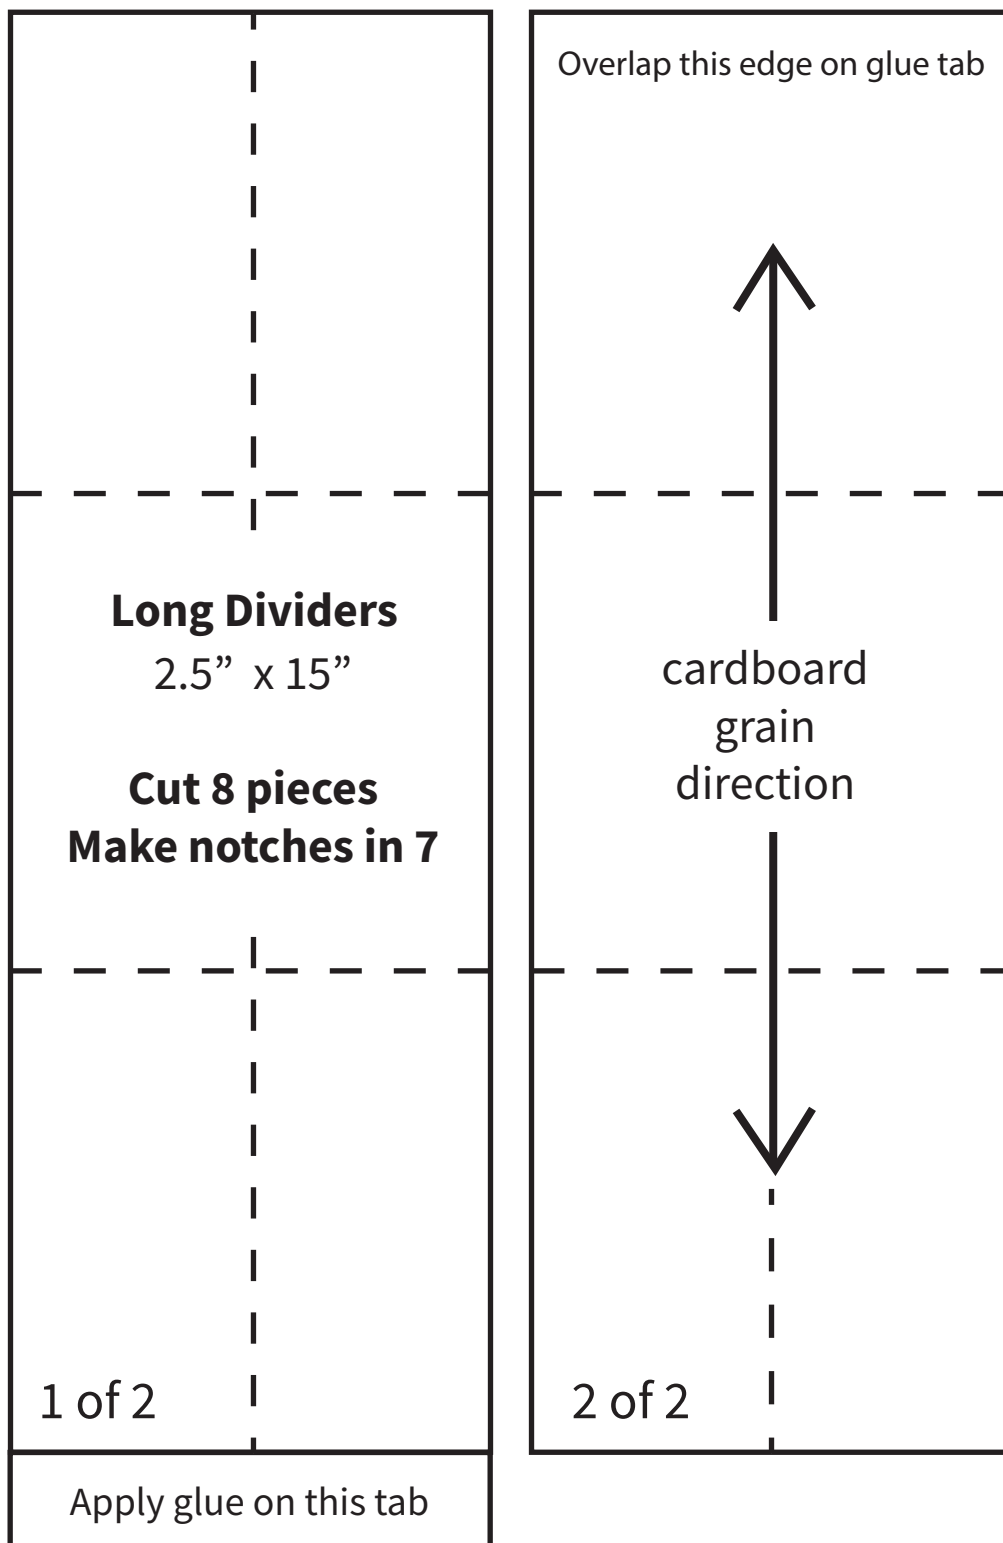

Harry Potter Advent Calendar Templates

Mindful Makers ©

For personal use only

www.mindfulmakers.ca

Cut out and assemble each template before use.

Cut List

number of pieces	measurement in inches
8	2.5 x 15
3	2.5 x 5.25
1	2.5 x 10
2	2.5 x 23

Side Pieces

2.5" x 23"

Cut 2 pieces

cardboard
grain
direction

1 of 3

Apply glue on this tab

Overlap this edge on glue tab

2 of 3

Apply glue on this tab

Overlap this edge on glue tab

3 of 3

1

2

3

4

5

22

23

24

25