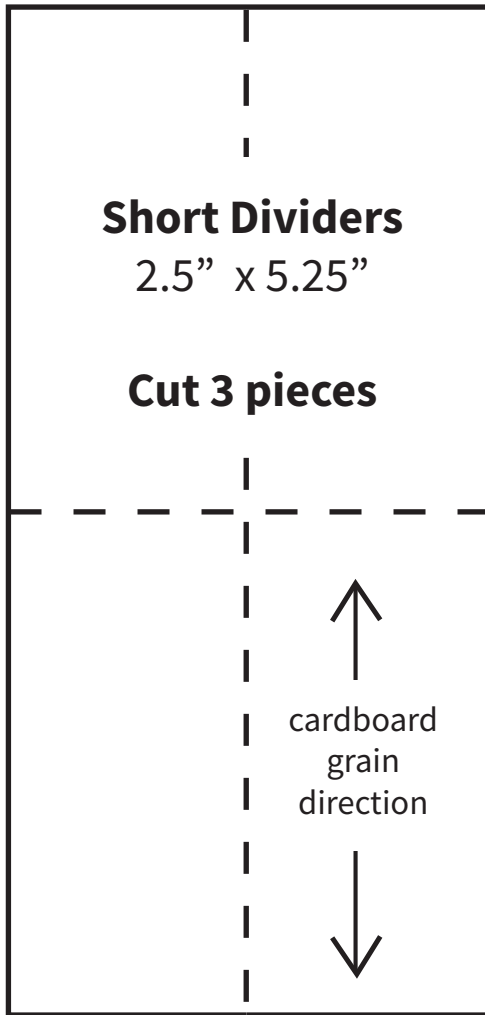

Harry Potter Advent Calendar Templates

Mindful Makers ©

For personal use only

www.mindfulmakers.ca

Cut out and assemble each template before use.

Cut List

number of pieces	measurement in inches
8	2.5 x 15
3	2.5 x 5.25
1	2.5 x 10
2	2.5 x 23

Side Pieces

2.5" x 23"

Cut 2 pieces

cardboard
grain
direction

1 of 3

Apply glue on this tab

Overlap this edge on glue tab

2 of 3

Apply glue on this tab

Overlap this edge on glue tab

3 of 3

1

2

3

4

5

22

23

24

25